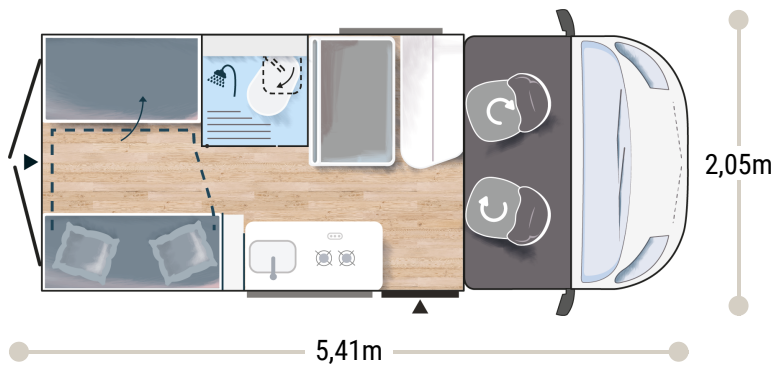

More info about this vehicle

2,65 m
1,89 m

4 seats

4 seats

2+1* seating

2882/3500 BREAK
2997/3500 PREMIUM

132/116 x 186
93/50 x 146

2.2L 140 HP / 103 kW

+ gas water heater

BREAK EDITION ★★★ FIAT

- White
- Manual cab air conditioning
- Driver and passenger airbag
- Fix and go
- Swivel seats in the cab, with double armrests and adjustable height
- Electric de-icing rearview mirrors
- Cruise control and speed limiter
- ESP
- Traction +
- Hill Descent control
- Eco pack: Stop&Start, smart alternator, electronically-controlled fuel pump
- Panoramic skylight (or two skylights)
- Double-locking windows with combined blinds/screens
- Interior cab isothermal shutters
- USB ports/USB-C
- 15" steel rims with grey trims
- TV-ready
- Bathroom with window
- Rear opening windows
- Gas heating
- Dining area table extension
- Exterior table stand
- Electric step
- Solar panel ready (MPPT ready)
- Rear camera pre-wiring

SPORT EDITION ★★★★★ FIAT

BREAK EDITION +

- Manual cab air conditioning
- Driver and passenger airbag
- Fix and go
- Swivel seats in the cab, with double armrests and adjustable height
- Electric de-icing rearview mirrors
- Cruise control and speed limiter
- ESP
- Traction +
- Hill Descent control
- Eco pack: Stop&Start, smart alternator, electronically-controlled fuel pump
- Panoramic skylight (or two skylights)
- Double-locking windows with combined blinds/screens
- USB ports/USB-C
- TV-ready
- Bathroom with window
- Rear opening windows
- Dining area table extension
- Exterior table stand
- Electric step
- Solar panel ready (MPPT ready)
- Rear camera pre-wiring
- Campovolo grey
- Cab seat covers with matching cushions
- Coded front bumper
- 16" alloy wheels black
- Fog lamps
- Heating using vehicle fuel used while on the road
- Maxi Cab
- Wardrobe
- Reinforced insulation "VPS"