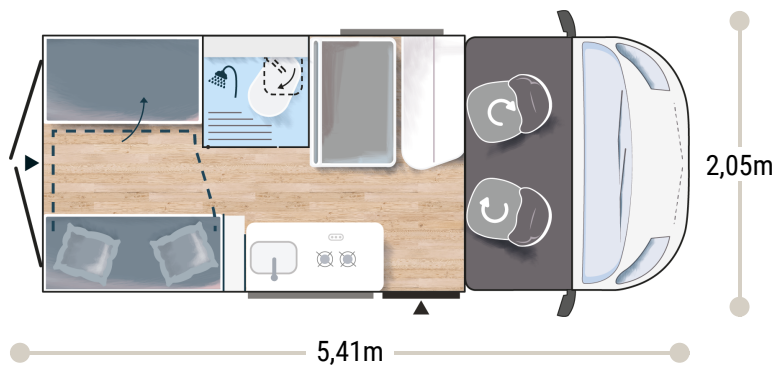

V114S

Challenger

2025

2,65 m
1,89 m

4

4

2+1*

2882/3500 BREAK
2997/3500 PREMIUM

132/116 x 186
93/50 x 146

2.2L 140 HP / 103 kW

BREAK EDITION ★★★ FIAT

- White
- Manual cab air conditioning
- Driver and passenger airbag
- Fix and go
- Swivel seats in the cab, with double armrests and adjustable height
- Electric de-icing rearview mirrors
- Cruise control and speed limiter
- ESP
- Traction +
- Hill Descent control
- Eco pack: Stop&Start, smart alternator, electronically-controlled fuel pump
- Panoramic skylight (or two skylights)
- Double-locking windows with combined blinds/screens
- Interior cab isothermal shutters
- USB ports/USB-C
- 15" steel rims with grey trims
- TV-ready
- Bathroom with window
- Rear opening windows
- Gas heating
- Dining area table extension
- Exterior table stand
- Electric step
- Solar panel ready (MPPT ready)
- Rear camera pre-wiring

SPORT EDITION ★★★★★ FIAT

BREAK EDITION +

- Campovolo grey
- Cab seat covers with matching cushions
- Coded front bumper
- 16" alloy wheels black
- Fog lamps
- Heating using vehicle fuel used while on the road
- Maxi Cab
- Wardrobe
- Reinforced insulation "VPS"