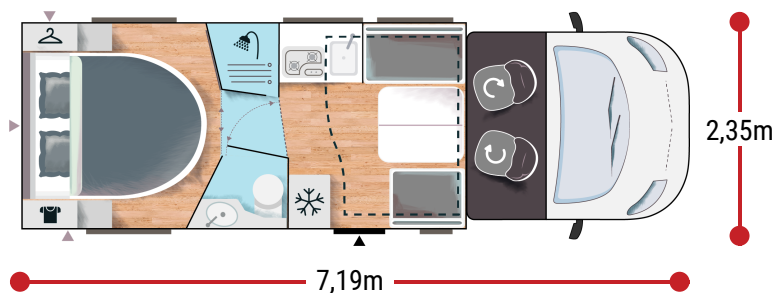

More info about this vehicle

2,92 m  
2,11 m

3096/3500 BREAK  
3163/3500 ETAPE

160 x 190  
90 x 195  
0 140 x 190

2.0L 130 HP / 96 kW / Manual  
BREAK  
2.0L 165 HP / 121 kW / Auto.  
ETAPE

+ gas water heater

## STRONG POINTS

- FACE-TO-FACE LOUNGE
- XL BED 160 CM
- DOUBLE DOOR BATHROOM

### BREAK EDITION

- White
- Automatic cab air conditioning
- Driver and passenger airbag
- Electric handbrake
- Fix and go
- Swivel seats in the cab, with double armrests and adjustable height
- Cab seat covers with matching cushions
- Electric de-icing rearview mirrors
- Cruise control and speed limiter
- ESP
- START & STOP
- Unit step insulation
- Cell door with window
- Cab panoramic skylight
- Panoramic skylight (or two skylights)
- Separation curtain cab/cell