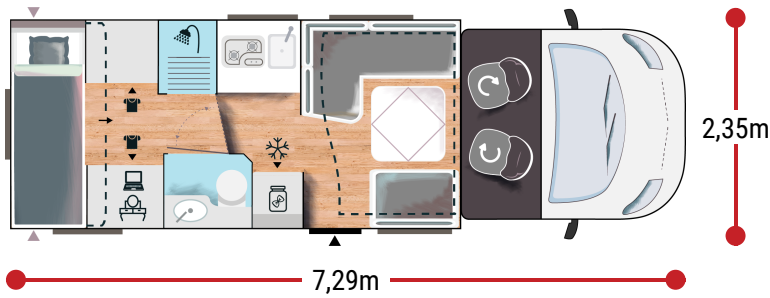

More info about this vehicle

2,92 m
2,11 m

105 x 195

130 x 195

140 x 190

140 x 190

152 x 200 ou (76 x 200) x 2

3077/3500 BREAK

3162/3500 ETAPE

2.0L 130 HP / 96 kW / Manual

BREAK

2.0L 165 HP / 121 kW / Auto.

ETAPE

+ gas water heater

BREAK EDITION

- White
- Automatic cab air conditioning
- Driver and passenger airbag
- Electric handbrake
- Fix and go
- Swivel seats in the cab, with double armrests and adjustable height
- Cab seat covers with matching cushions
- Electric de-icing rearview mirrors
- Cruise control and speed limiter
- ESP
- START & STOP
- Unit step insulation
- Cell door with window
- Cab panoramic skylight
- Panoramic skylight (or two skylights)
- Separation curtain cab/cell
- Double-locking windows with combined blinds/screens

ETAPE EDITION

BREAK EDITION +

- White
- Automatic cab air conditioning
- Driver and passenger airbag
- Electric handbrake
- Fix and go
- Swivel seats in the cab, with double armrests and adjustable height
- Cab seat covers with matching cushions
- Electric de-icing rearview mirrors
- Cruise control and speed limiter
- ESP
- START & STOP
- Unit step insulation
- Cell door with window
- Cab panoramic skylight
- Panoramic skylight (or two skylights)
- Separation curtain cab/cell
- Double-locking windows with combined blinds/screens
- Curtains
- Damped cupboard hinges
- USB ports/USB-C
- USB ports