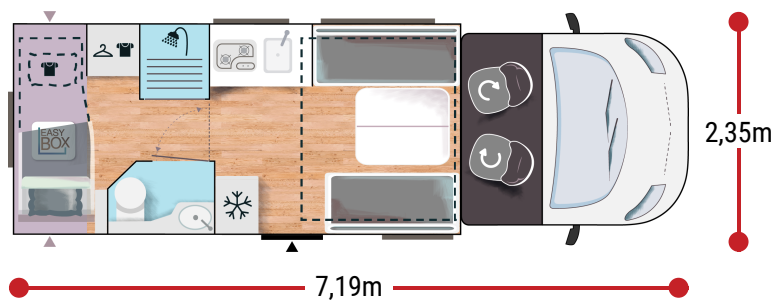

More info about this vehicle

2,92 m
2,11 m

5

5

6

3051/3500 BREAK
3078/3500 ETAPE130 x 195
160 x 190
74 x 190
81 x 2002.0L 130 HP / 96 kW / Manual
BREAK
2.0L 165 HP / 121 kW / Auto.
ETAPE

+ gas water heater

STRONG POINTS

UNIQUE ON THE MARKET
FACE-TO-FACE LOUNGE WITH 5 BELTS
2 NIGHT AREAS FOR 4 AND +

BREAK EDITION

- White
- Automatic cab air conditioning
- Driver and passenger airbag
- Electric handbrake
- Fix and go
- Swivel seats in the cab, with double armrests and adjustable height
- Cab seat covers with matching cushions
- Electric de-icing rearview mirrors
- Cruise control and speed limiter
- ESP
- START & STOP
- Unit step insulation
- Cell door with window
- Cab panoramic skylight
- Panoramic skylight (or two skylights)
- Separation curtain cab/cell
- Double-locking windows with combined blinds/screens

ETAPE EDITION

BREAK EDITION +

- White
- Automatic cab air conditioning
- Driver and passenger airbag
- Electric handbrake
- Fix and go
- Swivel seats in the cab, with double armrests and adjustable height
- Cab seat covers with matching cushions
- Electric de-icing rearview mirrors
- Cruise control and speed limiter
- ESP
- START & STOP
- Unit step insulation
- Cell door with window
- Cab panoramic skylight
- Panoramic skylight (or two skylights)
- Separation curtain cab/cell
- Double-locking windows with combined blinds/screens
- Curtains
- Damped cupboard hinges
- USB ports/USB-C
- USB ports
- Technibox
- Coded front bumper
- FORD pass
- Fog lamps
- TV-ready
- Heating using vehicle fuel used while on the road
- Entrance door exterior lighting
- Wardrobe
- Solar panel ready (MPPT ready)
- Rear camera pre-wiring
- Isofix anchorage
- External water intake
- 8-speed automatic gearbox
- 16" alloy wheels black
- Backlit entrance mirror
- Wardrobe with drawers
- Gas external socket
- Luxury entrance door with window and central locking cab/cell
- Premium mattress main berth
- Shoe rack