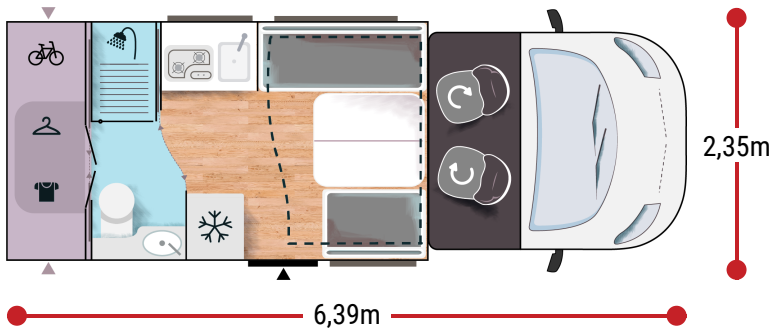

More info about this vehicle

2,92 m
2,11 m

4

5

4

2941/3500 **BREAK**
3061/3500 **ETAPE**

115 x 195
140 x 190

2.0L 130 HP / 96 kW / Manual
BREAK
2.0L 165 HP / 121 kW / Auto.
ETAPE

+ gas water heater

BREAK EDITION

- White
- Automatic cab air conditioning
- Driver and passenger airbag
- Electric handbrake
- Fix and go
- Swivel seats in the cab, with double armrests and adjustable height
- Cab seat covers with matching cushions
- Electric de-icing rearview mirrors
- Cruise control and speed limiter
- ESP
- START & STOP
- Unit step insulation
- XL cell door (60 cm) with window
- Cab panoramic skylight
- Panoramic skylight (or two skylights)
- Separation curtain cab/cell
- Double-locking windows with combined blinds/screens

ETAPE EDITION**BREAK EDITION +**

- White
- Automatic cab air conditioning
- Driver and passenger airbag
- Electric handbrake
- Fix and go
- Swivel seats in the cab, with double armrests and adjustable height
- Cab seat covers with matching cushions
- Electric de-icing rearview mirrors
- Cruise control and speed limiter
- ESP
- START & STOP
- Unit step insulation
- XL cell door (60 cm) with window
- Cab panoramic skylight
- Panoramic skylight (or two skylights)
- Separation curtain cab/cell
- Double-locking windows with combined blinds/screens
- Curtains
- Damped cupboard hinges
- USB ports/USB-C
- USB ports