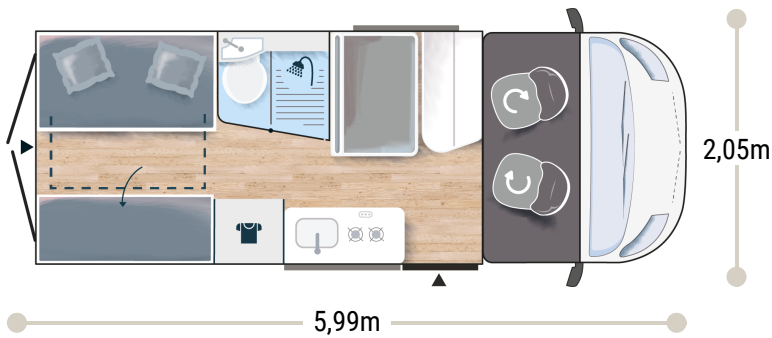

V114L

Challenger

2025

2,65 m
1,89 m

4

4

2+1*

2913/3500

149 x 186
93/50 x 160

STRONG POINTS

BATHROOM WITH WINDOW
REAR REMOVABLE BED
CLEVER STORAGE

BREAK EDITION

FIAT

- White
- Manual cab air conditioning
- Driver and passenger airbag
- Fix and go
- Swivel seats in the cab, with double armrests and adjustable height
- Electric de-icing rearview mirrors
- Cruise control and speed limiter
- ESP
- Traction +
- Hill Descent control
- Eco pack: Stop&Start, smart alternator, electronically-controlled fuel pump
- Panoramic skylight (or two skylights)
- Double-locking windows with combined blinds/screens
- Interior cab isothermal shutters
- USB ports/USB-C
- 15" steel rims with grey trims
- TV-ready
- Bathroom with window
- Rear opening windows
- Gas heating
- Dining area table extension
- Exterior table stand
- Electric step
- Solar panel ready (MPPT ready)
- Rear camera pre-wiring