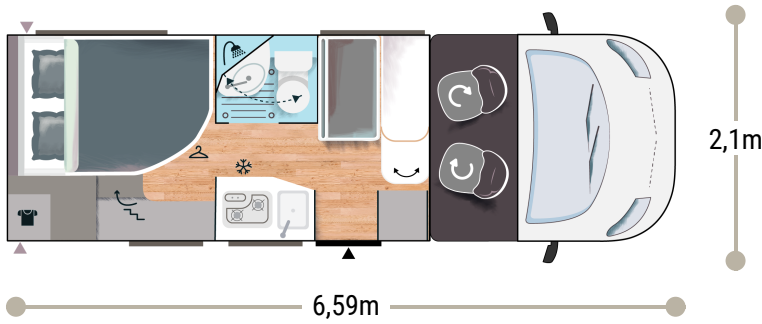

More info about this vehicle

2,75 m
 1,96 m

4

4

2/3*

2676/3500 BREAK
 2780/3500 PREMIUM

143/83 x 188 cm

2.0L 130 HP / 96 kW / Manual BREAK
 2.0L 165 HP / 121 kW / Auto. PREMIUM

+ gas water heater

BREAK EDITION

- White
- Automatic cab air conditioning
- Driver and passenger airbag
- Electric handbrake
- Fix and go
- Swivel seats in the cab, with double armrests and adjustable height
- Cab seat covers with matching cushions
- Electric de-icing rearview mirrors
- Cruise control and speed limiter
- ESP
- START & STOP
- Unit step insulation
- Panoramic skylight (or two skylights)
- Separation curtain cab/cell
- Double-locking windows with combined blinds/screens
- Dining nook curtains

- Interior cab isothermal shutters
- Damped cupboard hinges
- USB ports/USB-C
- USB ports
- Technibox
- 16" steel rims with grey trims
- FORD pass
- Automatically lighted headlights and windshield wipers
- Fog lamps
- TV-ready
- Heating using vehicle fuel used while on the road
- Entrance door exterior lighting
- Wardrobe
- Solar panel ready (MPPT ready)
- Rear camera pre-wiring