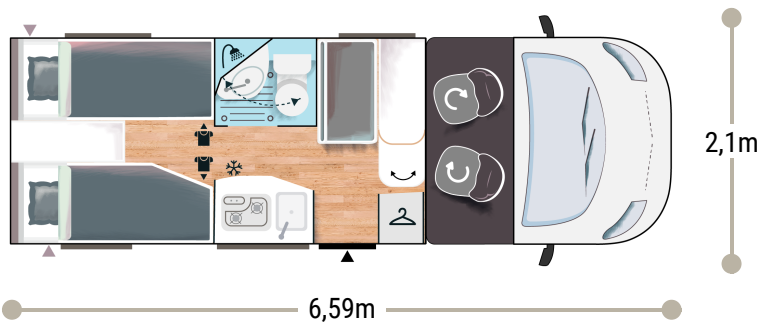

### More info about this vehicle

2,75 m  
1,96 m

2/3\*

2679/3500 BREAK  
2792/3500 PREMIUM

82 x 198  
+ 82 x 193  
90 x 185

2.0L 130 HP / 96 kW / Manual  
BREAK  
2.0L 165 HP / 121 kW / Auto.  
PREMIUM

+ gas water heater

### BREAK EDITION

- White
- Automatic cab air conditioning
- Driver and passenger airbag
- Electric handbrake
- Fix and go
- Swivel seats in the cab, with double armrests and adjustable height
- Cab seat covers with matching cushions
- Electric de-icing rearview mirrors
- Cruise control and speed limiter
- ESP
- START & STOP
- Unit step insulation
- Panoramic skylight (or two skylights)
- Separation curtain cab/cell
- Double-locking windows with combined blinds/screens