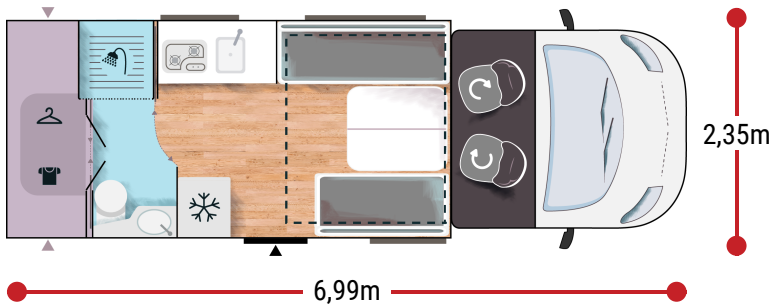

260

**Challenger**

2025

More info about this vehicle

2,92 m
2,11 m

4

5

4

3003/3500 **BREAK**
3125/3500 **ETAPE**

130 x 195
160 x 190

2.0L 130 HP / 96 kW / Manual
BREAK
2.0L 165 HP / 121 kW / Auto.
ETAPE

+ gas water heater

STRONG POINTS

HIDEAWAY BED 160 CM
DRESSING OVER GARAGE
XL DOOR 600 MM DOUBLE LOCKING

BREAK EDITION

- White
- Automatic cab air conditioning
- Driver and passenger airbag
- Electric handbrake
- Fix and go
- Swivel seats in the cab, with double armrests and adjustable height
- Cab seat covers with matching cushions
- Electric de-icing rearview mirrors
- Cruise control and speed limiter
- ESP
- START & STOP
- Unit step insulation
- XL cell door (60 cm) with window
- Cab panoramic skylight
- Panoramic skylight (or two skylights)
- Separation curtain cab/cell
- Double-locking windows with combined blinds/screens

ETAPE EDITION**BREAK EDITION +**

- White
- Automatic cab air conditioning
- Driver and passenger airbag
- Electric handbrake
- Fix and go
- Swivel seats in the cab, with double armrests and adjustable height
- Cab seat covers with matching cushions
- Electric de-icing rearview mirrors
- Cruise control and speed limiter
- ESP
- START & STOP
- Unit step insulation
- XL cell door (60 cm) with window
- Cab panoramic skylight
- Panoramic skylight (or two skylights)
- Separation curtain cab/cell
- Double-locking windows with combined blinds/screens
- Curtains
- Damped cupboard hinges
- USB ports/USB-C
- USB ports