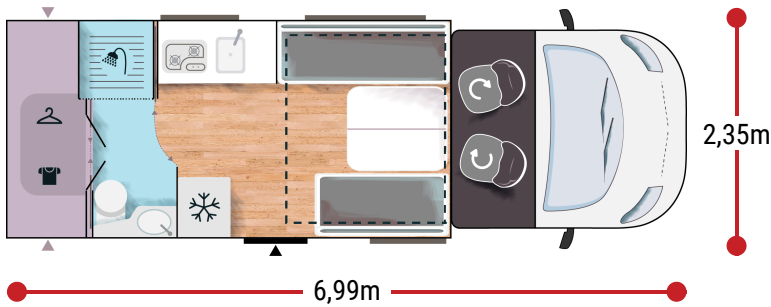

More info about this vehicle

2,92 m  
2,11 m

3003/3500 BREAK  
3125/3500 ETAPE

130 x 195  
160 x 190

2.0L 130 HP / 96 kW / Manual  
BREAK  
2.0L 165 HP / 121 kW / Auto.  
ETAPE

+ gas water heater

## STRONG POINTS

**HIDEAWAY BED 160 CM**  
**DRESSING OVER GARAGE**  
**XL DOOR 600 MM DOUBLE LOCKING**

## BREAK EDITION

- White
- Automatic cab air conditioning
- Driver and passenger airbag
- Electric handbrake
- Fix and go
- Swivel seats in the cab, with double armrests and adjustable height
- Cab seat covers with matching cushions
- Electric de-icing rearview mirrors
- Cruise control and speed limiter
- ESP
- START & STOP
- Unit step insulation
- XL cell door (60 cm) with window
- Cab panoramic skylight
- Panoramic skylight (or two skylights)
- Separation curtain cab/cell
- Double-locking windows with combined blinds/screens

## BREAK EDITION +

- White
- Automatic cab air conditioning
- Driver and passenger airbag
- Electric handbrake
- Fix and go
- Swivel seats in the cab, with double armrests and adjustable height
- Cab seat covers with matching cushions
- Electric de-icing rearview mirrors
- Cruise control and speed limiter
- ESP
- START & STOP
- Unit step insulation
- XL cell door (60 cm) with window
- Cab panoramic skylight
- Panoramic skylight (or two skylights)
- Separation curtain cab/cell
- Double-locking windows with combined blinds/screens
- Curtains
- Damped cupboard hinges
- USB ports/USB-C
- USB ports