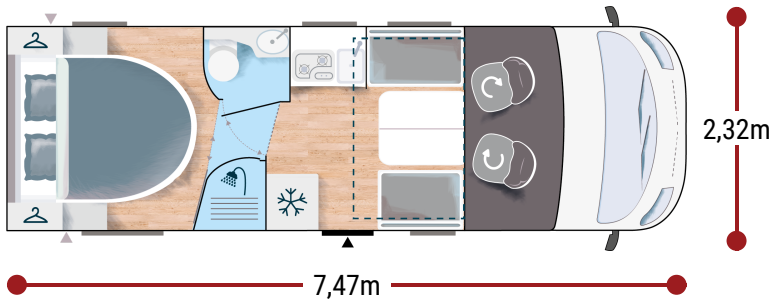

3048

Challenger

2025

2,92 m
2 m

4

5

4

/

160 x 190 200
0 140 x 190

2.2L 140 HP / 103 kW / Auto.

6000 W diesel

STRONG POINTS

XL BED 160 X 200 CM
ADJUSTABLE HEIGHT OF REAR BED
DOUBLE DOOR BATHROOM

ETAPE EDITION

FIAT

- White
- Manual cab air conditioning
- Driver and passenger airbag
- Fix and go
- Swivel seats in the cab, with double armrests and adjustable height
- Cab seat covers with matching cushions
- Electric rear-view mirrors
- Cruise control and speed limiter
- ESP
- Traction +
- Hill Descent control
- Eco pack: Stop&Start, smart alternator, electronically-controlled fuel pump
- Unit step insulation
- Cell door with window
- Panoramic skylight (or two skylights)
- Double-locking windows with combined blinds/screens
- Curtains
- Damped cupboard hinges
- USB ports/USB-C
- Technibox
- 8-speed automatic gearbox
- Coded front bumper
- 16" alloy wheels black
- Gas external socket
- Fog lamps
- Luxury entrance door with window and central locking cab/cell
- Premium mattress main berth
- Headboard
- TV-ready
- Heating using vehicle fuel used while on the road
- Entrance door exterior lighting
- Wardrobe
- Solar panel ready (MPPT ready)
- Driver door with electric window
- Rear camera pre-wiring
- Isofix anchorage