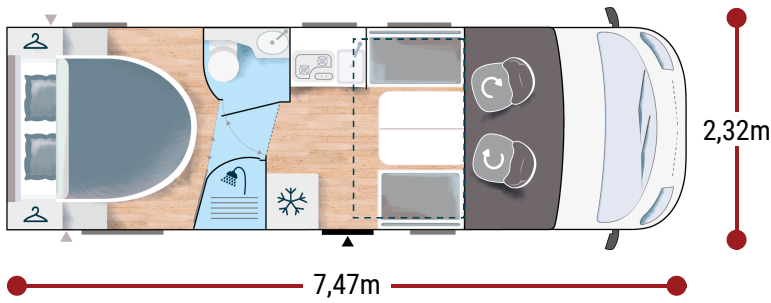

3048

Challenger

2025

More info about this vehicle

2,92 m
2 m

4

5

4

kg /

160 x 190 200
0 140 x 190

2.2L 140 HP / 103 kW / Auto.

6000 W diesel

STRONG POINTS

XL BED 160 X 200 CM
ADJUSTABLE HEIGHT OF REAR BED
DOUBLE DOOR BATHROOM

ETAPE EDITION ★★★ FIAT

- White
- Manual cab air conditioning
- Driver and passenger airbag
- Fix and go
- Swivel seats in the cab, with double armrests and adjustable height
- Cab seat covers with matching cushions
- Electric rear-view mirrors
- Cruise control and speed limiter
- ESP
- Traction +
- Hill Descent control
- Eco pack: Stop&Start, smart alternator, electronically-controlled fuel pump
- Unit step insulation
- Cell door with window
- Panoramic skylight (or two skylights)
- Double-locking windows with combined blinds/screens
- Curtains
- Damped cupboard hinges
- USB ports/USB-C
- Technibox
- 8-speed automatic gearbox
- Coded front bumper
- 16" alloy wheels black
- Gas external socket
- Fog lamps
- Luxury entrance door with window and central locking cab/cell
- Premium mattress main berth
- Headboard
- TV-ready
- Heating using vehicle fuel used while on the road
- Entrance door exterior lighting
- Wardrobe
- Solar panel ready (MPPT ready)
- Driver door with electric window
- Rear camera pre-wiring
- Isofix anchorage