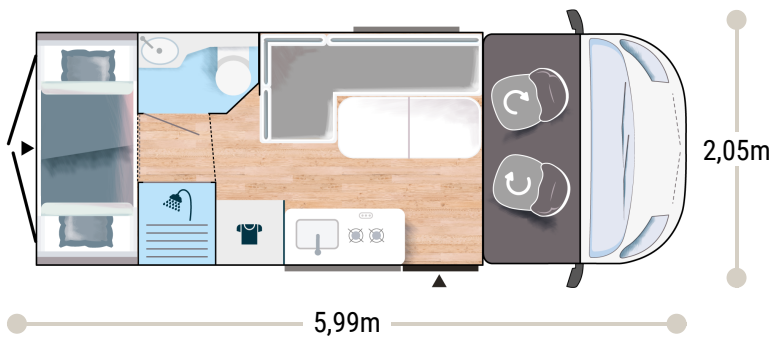

More info about this vehicle

2,65 m
1,89 m

5

5

5

kg 3050/3500

130 x 200
68 x 183
79,5 x 185
88 x 190

2.2L 140 HP / 103 kW

+ gas water heater

EDITION ★★★★★ FIAT

- Campovolo grey
- Manual cab air conditioning
- Driver and passenger airbag
- Fix and go
- Swivel seats in the cab, with double armrests and adjustable height
- Cab seat covers with matching cushions
- Electric de-icing rearview mirrors
- Cruise control and speed limiter
- ESP
- Traction +
- Hill Descent control
- Eco pack: Stop&Start, smart alternator, electronically-controlled fuel pump
- Double-locking windows with combined blinds/screens
- USB ports/USB-C
- Coded front bumper
- 16" alloy wheels black
- Fog lamps
- TV-ready
- Heating using vehicle fuel used while on the road
- Bathroom with window
- Rear opening windows
- Dining area table extension
- Electric step
- Maxi Cab
- Reinforced insulation "VPS"
- Solar panel ready (MPPT ready)
- Rear camera pre-wiring
- Pop-up