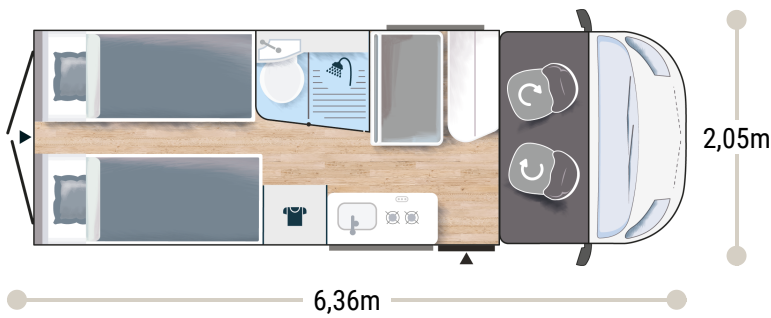

### More info about this vehicle

2,65 m  
1,89 m

2+1\*

3025/3500 BREAK  
3140/3500 PREMIUM

80 x 195  
+ 80 x 186  
95/50 x 156

2.2L 140 HP / 103 kW

+ gas water heater

## BREAK EDITION ★★★★★ FIAT

- White
- Manual cab air conditioning
- Driver and passenger airbag
- Fix and go
- Swivel seats in the cab, with double armrests and adjustable height
- Electric de-icing rearview mirrors
- Cruise control and speed limiter
- ESP
- Traction +
- Hill Descent control
- Eco pack: Stop&Start, smart alternator, electronically-controlled fuel pump
- Panoramic skylight (or two skylights)
- Double-locking windows with combined blinds/screens
- Interior cab isothermal shutters
- USB ports/USB-C
- 15" steel rims with grey trims
- TV-ready
- Bathroom with window
- Rear opening windows
- Gas heating
- Dining area table extension
- Exterior table stand
- Electric step
- Solar panel ready (MPPT ready)
- Rear camera pre-wiring

### BREAK EDITION +

- Manual cab air conditioning
- Driver and passenger airbag
- Fix and go
- Swivel seats in the cab, with double armrests and adjustable height
- Electric de-icing rearview mirrors
- Cruise control and speed limiter
- ESP
- Traction +
- Hill Descent control
- Eco pack: Stop&Start, smart alternator, electronically-controlled fuel pump
- Panoramic skylight (or two skylights)
- Double-locking windows with combined blinds/screens
- USB ports/USB-C
- TV-ready
- Bathroom with window
- Rear opening windows
- Dining area table extension
- Exterior table stand
- Electric step
- Solar panel ready (MPPT ready)
- Rear camera pre-wiring
- Campovolo grey
- Cab seat covers with matching cushions
- Coded front bumper
- 16" alloy wheels black
- Fog lamps
- Heating using vehicle fuel used while on the road
- Maxi Cab
- Wardrobe
- Reinforced insulation "VPS"