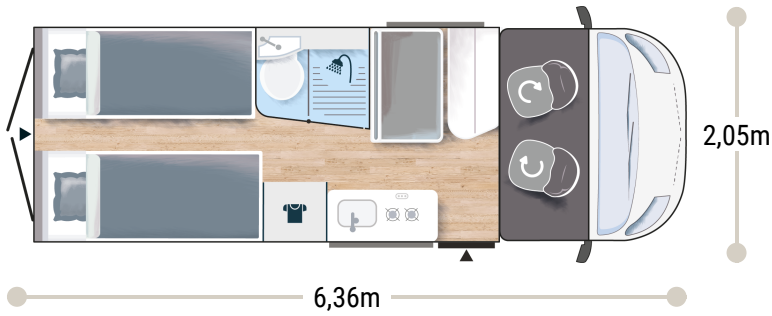

V217

Challenger

2025

2,65 m
1,89 m

4

4

2+1*

3025/3500 BREAK
3140/3500 PREMIUM

80 x 195
+ 80 x 186
95/50 x 156
cm

2.2L 140 HP / 103 kW

BREAK EDITION ★★★ FIAT

- White
- Manual cab air conditioning
- Driver and passenger airbag
- Fix and go
- Swivel seats in the cab, with double armrests and adjustable height
- Electric de-icing rearview mirrors
- Cruise control and speed limiter
- ESP
- Traction +
- Hill Descent control
- Eco pack: Stop&Start, smart alternator, electronically-controlled fuel pump
- Panoramic skylight (or two skylights)
- Double-locking windows with combined blinds/screens
- Interior cab isothermal shutters
- USB ports/USB-C
- 15" steel rims with grey trims
- TV-ready
- Bathroom with window
- Rear opening windows
- Gas heating
- Dining area table extension
- Exterior table stand
- Electric step
- Solar panel ready (MPPT ready)
- Rear camera pre-wiring

SPORT EDITION ★★★★★ FIAT

BREAK EDITION +

- Campovolo grey
- Cab seat covers with matching cushions
- Coded front bumper
- 16" alloy wheels black
- Fog lamps
- Heating using vehicle fuel used while on the road
- Maxi Cab
- Wardrobe
- Reinforced insulation "VPS"