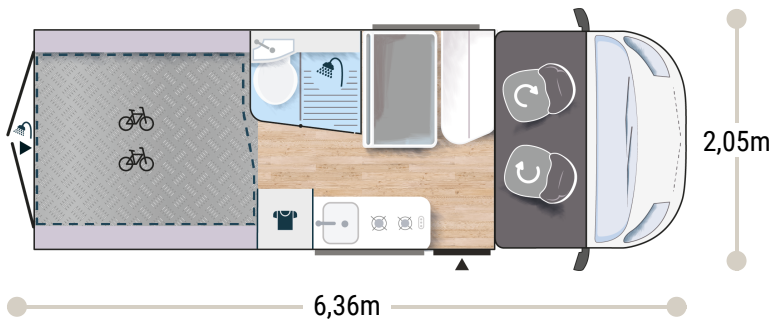

V210

Challenger

2025

2,65 m
1,89 m

4

4

2+1*

3050/3500

156 x 95/50
190 x 185/175
160 x 185/175

+ gas water heater

STRONG POINTS

HIDEAWAY BED 190 X 190CM
MAXI GARAGE
BATHROOM WITH WINDOW

SPORT EDITION ★★★ FIAT

- Campovolo grey
- Manual cab air conditioning
- Driver and passenger airbag
- Fix and go
- Swivel seats in the cab, with double armrests and adjustable height
- Cab seat covers with matching cushions
- Electric de-icing rearview mirrors
- Cruise control and speed limiter
- ESP
- Traction +
- Hill Descent control
- Eco pack: Stop&Start, smart alternator, electronically-controlled fuel pump
- Panoramic skylight (or two skylights)
- Double-locking windows with combined blinds/screens
- USB ports/USB-C
- Coded front bumper
- 16" alloy wheels black
- Fog lamps
- TV-ready
- Heating using vehicle fuel used while on the road
- Bathroom with window
- Rear opening windows
- Dining area table extension
- Exterior table stand
- Electric step
- Maxi Cab
- Wardrobe
- Reinforced insulation "VPS"
- Solar panel ready (MPPT ready)
- Rear camera pre-wiring