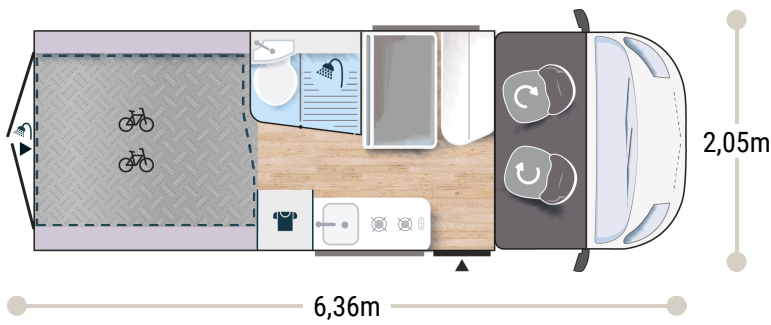

More info about this vehicle

2,65 m
1,89 m

2+1*

3050/3500

156 x 95/50
190 x 185/175
160 x 185/175

2.2L 140 HP / 103 kW

+ gas water heater

STRONG POINTS

HIDEAWAY BED 190 X 190CM
MAXI GARAGE
BATHROOM WITH WINDOW

SPORT EDITION ★★ ★ FIAT

- Campovolo grey
- Manual cab air conditioning
- Driver and passenger airbag
- Fix and go
- Swivel seats in the cab, with double armrests and adjustable height
- Cab seat covers with matching cushions
- Electric de-icing rearview mirrors
- Cruise control and speed limiter
- ESP
- Traction +
- Hill Descent control
- Eco pack: Stop&Start, smart alternator, electronically-controlled fuel pump
- Panoramic skylight (or two skylights)
- Double-locking windows with combined blinds/screens
- USB ports/USB-C
- Coded front bumper
- 16" alloy wheels black
- Fog lamps
- TV-ready
- Heating using vehicle fuel used while on the road
- Bathroom with window
- Rear opening windows
- Dining area table extension
- Exterior table stand
- Electric step
- Maxi Cab
- Wardrobe
- Reinforced insulation "VPS"
- Solar panel ready (MPPT ready)
- Rear camera pre-wiring