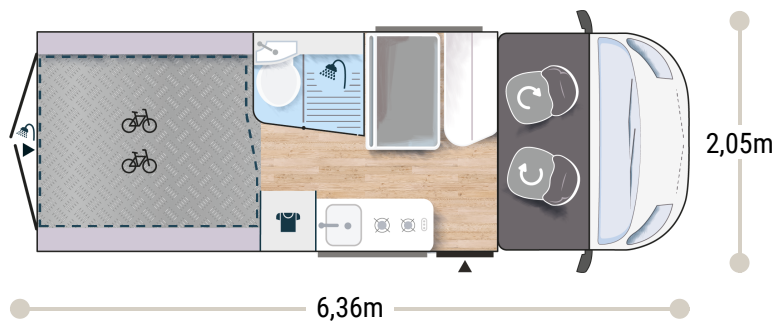

V210

Challenger

2025

2,65 m
1,89 m

4

4

2+1*

3050/3500

156 x 95/50
190 x 185/175
160 x 185/175

2.2L 140 HP / 103 kW

+ gas water heater

STRONG POINTS

HIDEAWAY BED 190 X 190CM
MAXI GARAGE
BATHROOM WITH WINDOW

SPORT EDITION

FIAT

- Campovolo grey
- Manual cab air conditioning
- Driver and passenger airbag
- Fix and go
- Swivel seats in the cab, with double armrests and adjustable height
- Cab seat covers with matching cushions
- Electric de-icing rearview mirrors
- Cruise control and speed limiter
- ESP
- Traction +
- Hill Descent control
- Eco pack: Stop&Start, smart alternator, electronically-controlled fuel pump
- Panoramic skylight (or two skylights)
- Double-locking windows with combined blinds/screens
- USB ports/USB-C
- Coded front bumper
- 16" alloy wheels black
- Fog lamps
- TV-ready
- Heating using vehicle fuel used while on the road
- Bathroom with window
- Rear opening windows
- Dining area table extension
- Exterior table stand
- Electric step
- Maxi Cab
- Wardrobe
- Reinforced insulation "VPS"
- Solar panel ready (MPPT ready)
- Rear camera pre-wiring