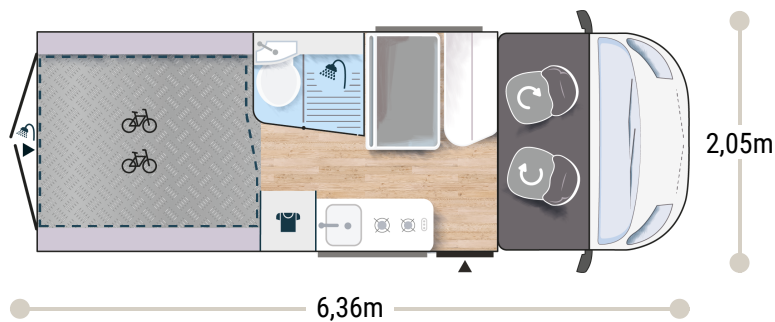

# V210

**Challenger**

2025

2,65 m  
1,89 m

4

4

2+1\*

3050/3500

## STRONG POINTS

**HIDEAWAY BED 190 X 190CM**  
**MAXI GARAGE**  
**BATHROOM WITH WINDOW**

## SPORT EDITION

**FIAT**

- Campovolo grey
- Manual cab air conditioning
- Driver and passenger airbag
- Fix and go
- Swivel seats in the cab, with double armrests and adjustable height
- Cab seat covers with matching cushions
- Electric de-icing rearview mirrors
- Cruise control and speed limiter
- ESP
- Traction +
- Hill Descent control
- Eco pack: Stop&Start, smart alternator, electronically-controlled fuel pump
- Panoramic skylight (or two skylights)
- Double-locking windows with combined blinds/screens
- USB ports/USB-C
- Coded front bumper
- 16" alloy wheels black
- Fog lamps
- TV-ready
- Heating using vehicle fuel used while on the road
- Bathroom with window
- Rear opening windows
- Dining area table extension
- Exterior table stand
- Electric step
- Maxi Cab
- Wardrobe
- Reinforced insulation "VPS"
- Solar panel ready (MPPT ready)
- Rear camera pre-wiring