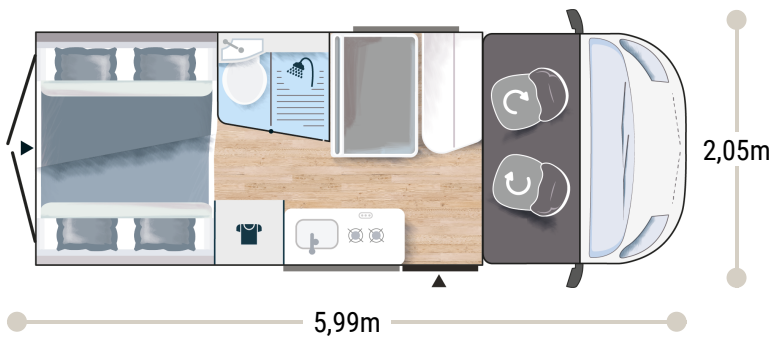

More info about this vehicle

2,65 m  
1,89 m

4

4

4+1\*

2934/3500 BREAK  
3050/3500 PREMIUM

133 x 184  
144 x 186  
93/50 x 160

2.2L 140 HP / 103 kW

### VAN FOR FAMILY BATHROOM WITH WINDOW REAR REMOVABLE BED