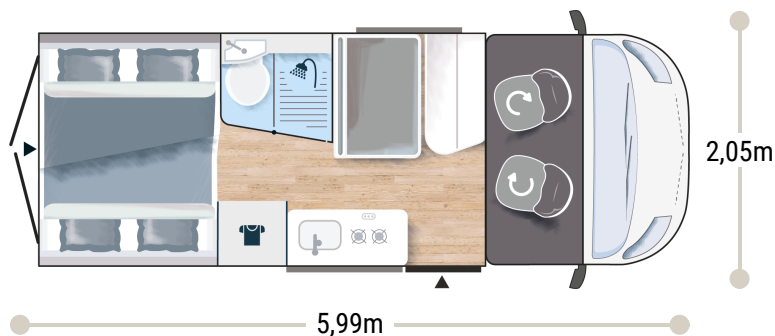

V114M

Challenger

2025

2,65 m
1,89 m

4

4

4+1*

2934/3500 BREAK
3050/3500 PREMIUM

133 x 184
144 x 186
93/50 x 160

2.2L 140 HP / 103 kW

STRONG POINTS

VAN FOR FAMILY
BATHROOM WITH WINDOW
REAR REMOVABLE BED

BREAK EDITION ★★★★★ FIAT

- White
- Manual cab air conditioning
- Driver and passenger airbag
- Fix and go
- Swivel seats in the cab, with double armrests and adjustable height
- Electric de-icing rearview mirrors
- Cruise control and speed limiter
- ESP
- Traction +
- Hill Descent control
- Eco pack: Stop&Start, smart alternator, electronically-controlled fuel pump
- Panoramic skylight (or two skylights)
- Double-locking windows with combined blinds/screens
- Interior cab isothermal shutters
- USB ports/USB-C
- 15" steel rims with grey trims
- TV-ready
- Bathroom with window
- Rear opening windows
- Gas heating
- Dining area table extension
- Exterior table stand
- Electric step
- Solar panel ready (MPPT ready)
- Rear camera pre-wiring

SPORT EDITION ★★★★★ FIAT

BREAK EDITION +

- Campovolo grey
- Cab seat covers with matching cushions
- Coded front bumper
- 16" alloy wheels black
- Fog lamps
- Heating using vehicle fuel used while on the road
- Maxi Cab
- Wardrobe
- Reinforced insulation "VPS"

More info about this vehicle