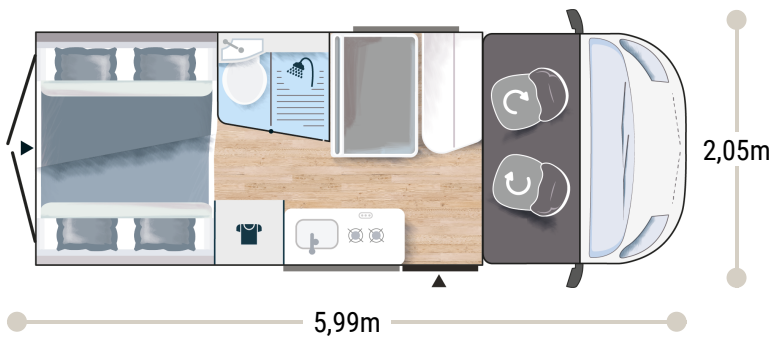

More info about this vehicle

2,65 m
1,89 m

4

4

4+1*

2934/3500 BREAK
3050/3500 PREMIUM

133 x 184
144 x 186
93/50 x 160

2.2L 140 HP / 103 kW

+ gas water heater

VAN FOR FAMILY BATHROOM WITH WINDOW REAR REMOVABLE BED

STRONG POINTS

BREAK EDITION ★★★ FIAT

- White
- Manual cab air conditioning
- Driver and passenger airbag
- Fix and go
- Swivel seats in the cab, with double armrests and adjustable height
- Electric de-icing rearview mirrors
- Cruise control and speed limiter
- ESP
- Traction +
- Hill Descent control
- Eco pack: Stop&Start, smart alternator, electronically-controlled fuel pump
- Panoramic skylight (or two skylights)
- Double-locking windows with combined blinds/screens
- Interior cab isothermal shutters
- USB ports/USB-C
- 15" steel rims with grey trims
- TV-ready
- Bathroom with window
- Rear opening windows
- Gas heating
- Dining area table extension
- Exterior table stand
- Electric step
- Solar panel ready (MPPT ready)
- Rear camera pre-wiring

SPORT EDITION ★★★★★ FIAT

BREAK EDITION +

- Manual cab air conditioning
- Driver and passenger airbag
- Fix and go
- Swivel seats in the cab, with double armrests and adjustable height
- Electric de-icing rearview mirrors
- Cruise control and speed limiter
- ESP
- Traction +
- Hill Descent control
- Eco pack: Stop&Start, smart alternator, electronically-controlled fuel pump
- Panoramic skylight (or two skylights)
- Double-locking windows with combined blinds/screens
- USB ports/USB-C
- TV-ready
- Bathroom with window
- Rear opening windows
- Dining area table extension
- Exterior table stand
- Electric step
- Solar panel ready (MPPT ready)
- Rear camera pre-wiring
- Campovolo grey
- Cab seat covers with matching cushions
- Coded front bumper
- 16" alloy wheels black
- Fog lamps
- Heating using vehicle fuel used while on the road
- Maxi Cab
- Wardrobe
- Reinforced insulation "VPS"