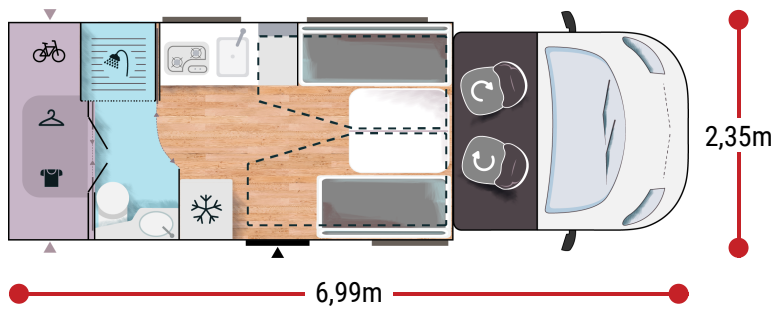

## More info about this vehicle

2,92 m  
2,11 m

4

5

4

3039/3500 BREAK  
3159/3500 ETAPE

130 x 195  
90 x 200 / 90 x 190

2.0L 130 HP / 96 kW / Manual  
BREAK  
2.0L 165 HP / 121 kW / Auto.  
ETAPE

## BREAK EDITION

- White
- Automatic cab air conditioning
- Driver and passenger airbag
- Electric handbrake
- Fix and go
- Swivel seats in the cab, with double armrests and adjustable height
- Cab seat covers with matching cushions
- Electric de-icing rearview mirrors
- Cruise control and speed limiter
- ESP
- START & STOP
- Unit step insulation
- XL cell door (60 cm) with window
- Cab panoramic skylight
- Panoramic skylight (or two skylights)
- Separation curtain cab/cell
- Double-locking windows with combined blinds/screens

## BREAK EDITION +

- White
- Automatic cab air conditioning
- Driver and passenger airbag
- Electric handbrake
- Fix and go
- Swivel seats in the cab, with double armrests and adjustable height
- Cab seat covers with matching cushions
- Electric de-icing rearview mirrors
- Cruise control and speed limiter
- ESP
- START & STOP
- Unit step insulation
- XL cell door (60 cm) with window
- Cab panoramic skylight
- Panoramic skylight (or two skylights)
- Separation curtain cab/cell
- Double-locking windows with combined blinds/screens
- Curtains
- Damped cupboard hinges
- USB ports/USB-C
- USB ports